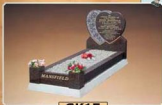

Granite Kerb Surrounds

GRANITE KERB
SURROUND AS SHOWN

GK15